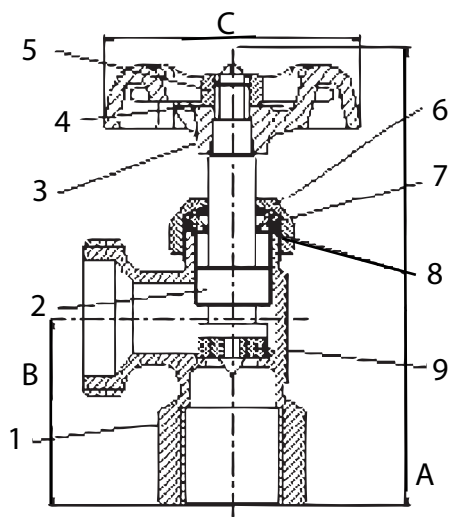

BRASS BOILER DRAIN, MIP

- 125 lb. CWP
- NPT x 3/4" NHT
- Cast brass
- Cast iron handle

**Note:** Product contains brass which does not meet federal and state requirements for drinking water.

No.	Part	Material
1	Body	Cast Brass ASTM B-584, C85700
2	Stem	Cast Brass ASTM B-584, C85700
3	Handle	Cast Iron ASTM A48 Class/No. 35
4	Name Plate	Aluminium ASTM B209-1100
5	Packing Nut	Brass ASTM B-124, C37700
6	Packing Washer	Rubber (NBR)
7	Washer	Stainless Steel 304
8	Bibb Washer	Rubber (NBR)

Size IN	Part Number	Weight LB	A IN	B IN	C IN
1/2	0190101G	0.42	3.23	1.34	2.00
3/4	0190101I	0.47	3.23	1.34	2.00